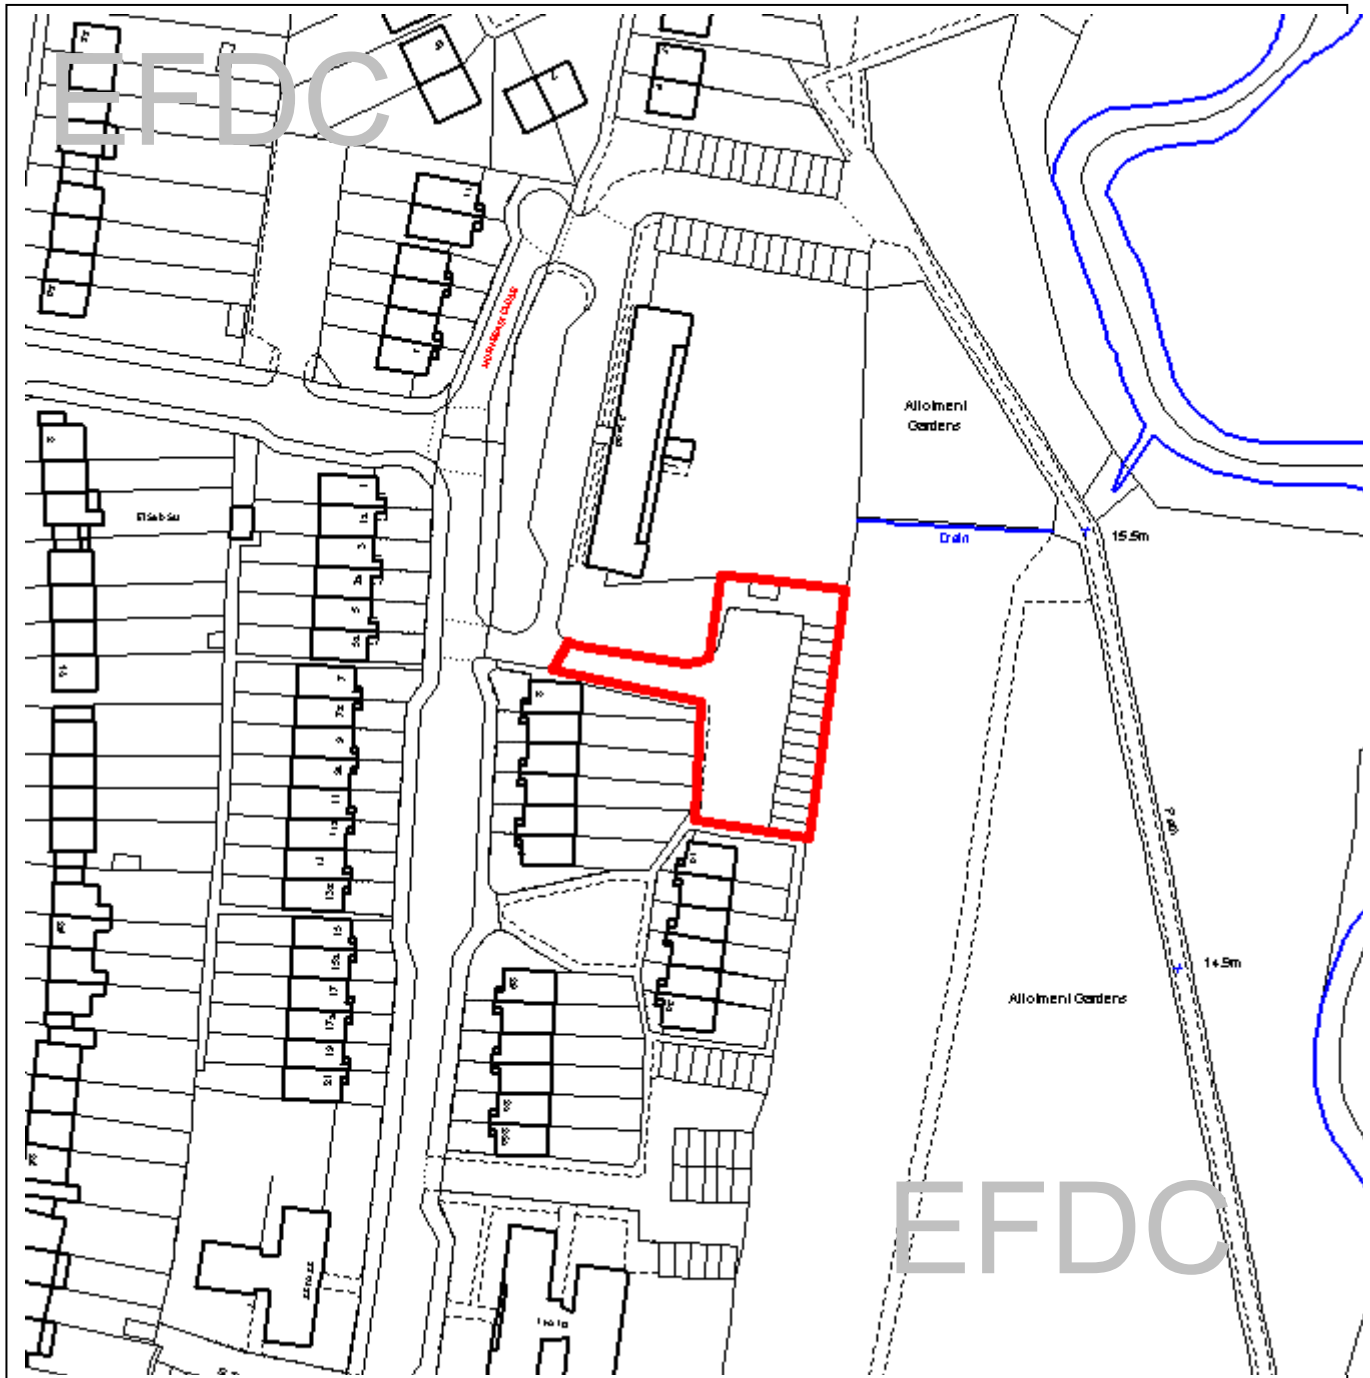

Epping Forest District Council

Agenda Item Number

Unauthorised reproduction infringes
Crown Copyright and may lead to
prosecution or civil proceedings.

Contains Ordnance Survey Data. ©
Crown Copyright 2013 EFDC License No:
100018534

Contains Royal Mail Data. © Royal Mail
Copyright & Database Right 2013

Application Number:	EPF/0215/16
Site Name:	Land and garages to rear of 2-12 Hornbeam Road (Hornbeam Close Site B), Buckhurst Hill, IG9 6JS
Scale of Plot:	1/1250